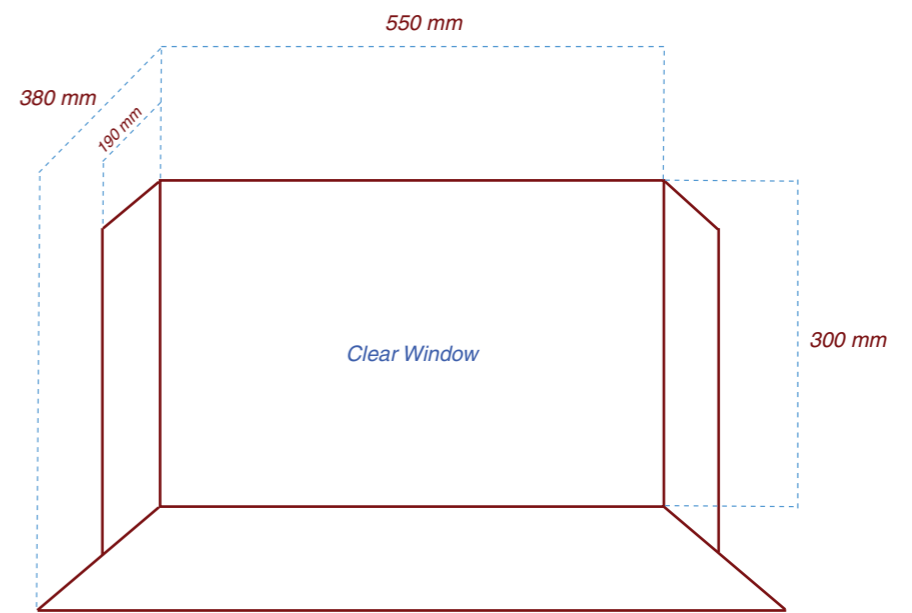

○ Main Window Recess
Complete with 4 halogen spot lights

3 x identical small window recesses
They are 320mm deep and have glass at both ends of the window

Medium Window Recess Behind the Counter
The shelf for this recess projects out further than the roof of the recess.

Window Dimensions
Bluecoat Display Centre
College Lane Entrance
Liverpool
L1 3BZ